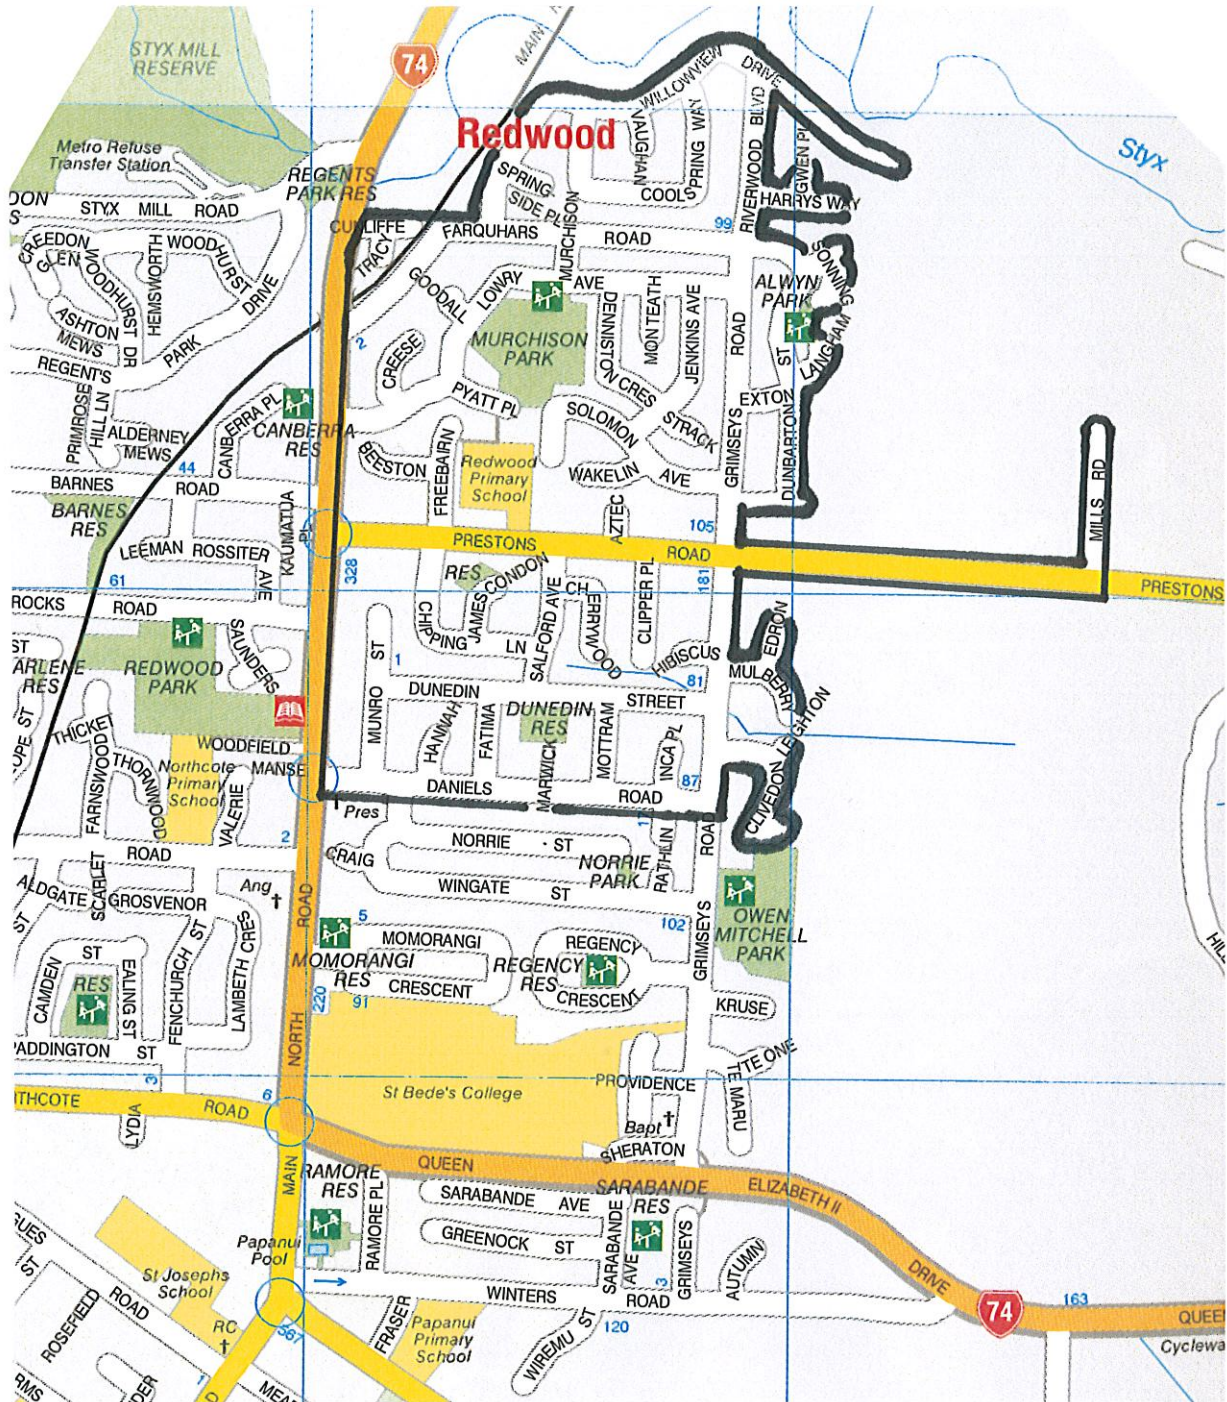

Redwood School

Te Kura o te Rakau Whero

We are climbing high – ready for life.

School Zone

Main North Road

Even numbers only, from No. 280 to Cunliffe Road

Prestons Road

Up to and including No. 180

Grimseys Road

From No. 130 upwards

Daniels Road

Both sides of road